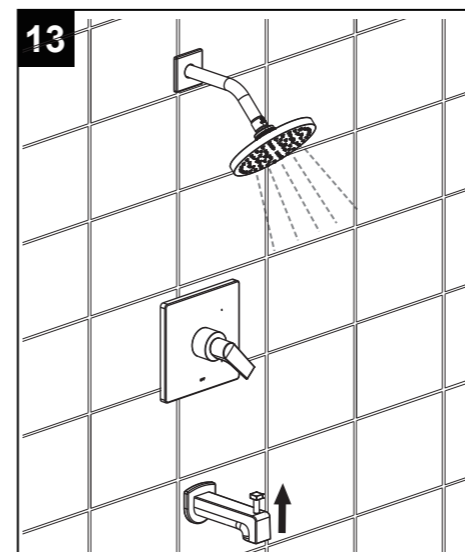

Unscrew the handle assembly anti-clockwise from valve and remove the escutcheon.

Cut stem and nipple the amount noted in step # 4. (Never cut the stem and nipple while still on the valve. This may damage the valve.)

Re-install the trimmed stem and nipple on the valve.

Carefully slide the escutcheon onto the valve and place handle assembly on valve and rotate clockwise to secure escutcheon.

Apply teflon tape to the shower arm and thread clockwise onto the nipple. Then slide the flange down.

Thread the shower head clockwise onto the shower arm.

Apply teflon tape to the tub spout nipple and thread the spout clockwise onto the tub spout nipple.

Turn on the handle and check the function of the tub spout.

Pull up on the lift knob of the tub spout. Check the diverter function.