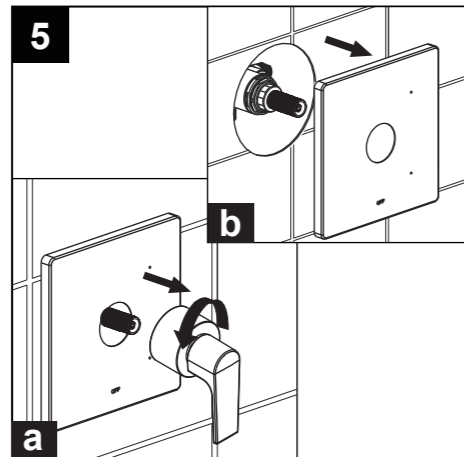

Remove the mud guard.

Carefully slide the escutcheon onto the valve.

Place handle assembly on valve and rotate clockwise to secure escutcheon.

If handle assembly will not secure escutcheon to the wall, measure and note the distance 'XX' (the distance between the bottom of the handle assembly and the escutcheon)

Unscrew the handle assembly anti-clockwise from valve and remove the escutcheon.

Cut stem and nipple the amount noted in step # 4. (Never cut the stem and nipple while still on the valve. This may damage the valve.)