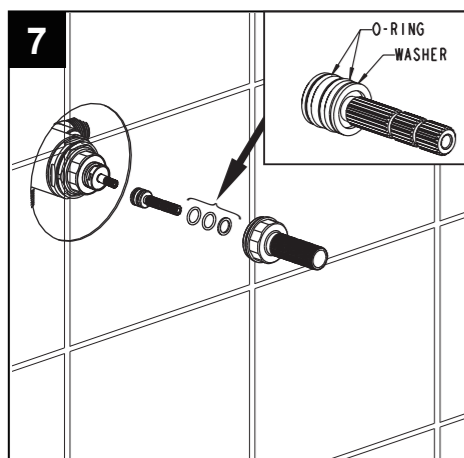

Remove the mud guard.

Carefully slide the escutcheon onto the valve.

Place handle assembly on valve and rotate clockwise to secure escutcheon.

If handle assembly will not secure escutcheon to the wall, measure and note the distance 'XX' (the distance between the bottom of the handle assembly and the escutcheon)

Unscrew the handle assembly anti-clockwise from valve and remove the escutcheon.

Cut stem and nipple the amount noted in step # 4. (Never cut the stem and nipple while still on the valve. This may damage the valve.)