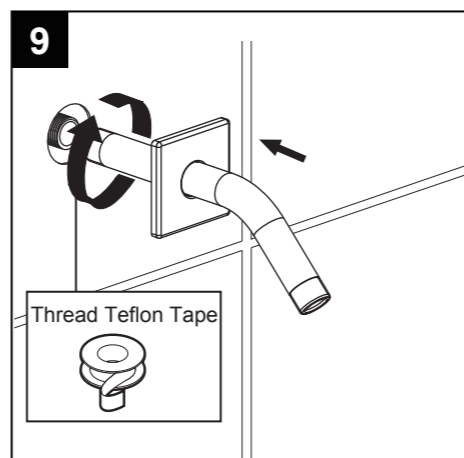

Remove the mud guard.

Carefully slide the escutcheon onto the valve.

Place handle assembly on valve and rotate clockwise to secure escutcheon.

If handle assembly will not secure escutcheon to the wall, measure and note the distance 'XX' (the distance between the bottom of the handle assembly and the escutcheon)

Unscrew the handle assembly anti-clockwise from valve and remove the escutcheon.

Cut stem and nipple the amount noted in step # 4. (Never cut the stem and nipple while still on the valve. This may damage the valve.)

Re-install the trimmed stem and nipple on the valve.

Carefully slide the escutcheon onto the valve and place handle assembly on valve and rotate clockwise to secure escutcheon.

Apply teflon tape to the shower arm and thread clockwise onto the nipple. Then slide the flange down.

Thread the shower head clockwise onto the shower arm.

Apply teflon tape to the tub spout nipple and thread the spout clockwise onto the tub spout nipple.

Turn on the handle and check the function of the tub spout.