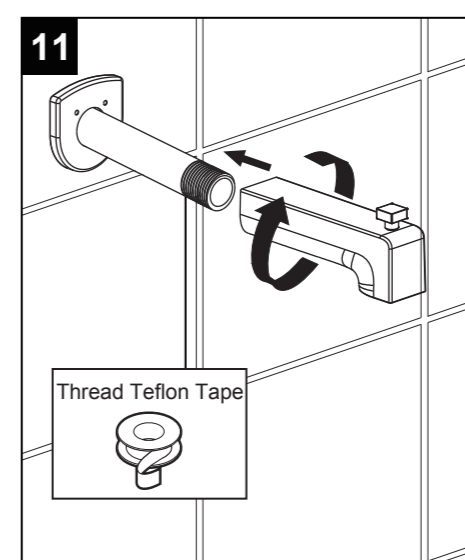

Unscrew the handle assembly anti-clockwise from valve and remove the escutcheon.

Cut stem and nipple the amount noted in step # 4. (Never cut the stem and nipple while still on the valve. This may damage the valve.)

Re-install the trimmed stem and nipple on the valve.

Carefully slide the escutcheon onto the valve and place handle assembly on valve and rotate clockwise to secure escutcheon.

Apply teflon tape to the shower arm and thread clockwise onto the nipple. Then slide the flange down.

Thread the shower head clockwise onto the shower arm.

Apply teflon tape to the tub spout nipple and thread the spout clockwise onto the tub spout nipple.

Turn on the handle and check the function of the tub spout.

Pull up on the lift knob of the tub spout. Check the diverter function.