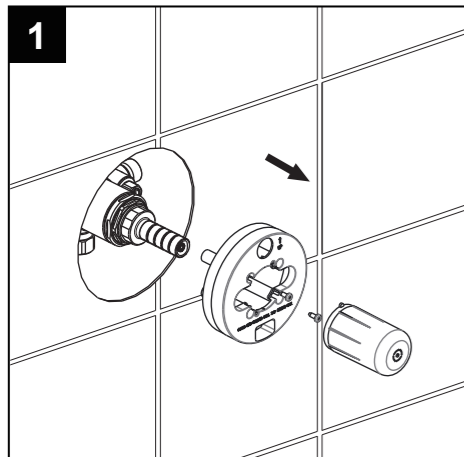

Remove the mud guard.