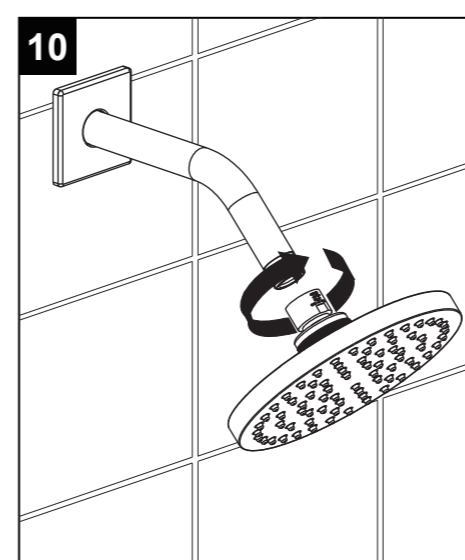

Unscrew the handle assembly anti-clockwise from valve and remove the escutcheon.

Cut stem and nipple the amount noted in step # 4. (Never cut the stem and nipple while still on the valve. This may damage the valve.)

Re-install the trimmed stem and nipple on the valve.

Carefully slide the escutcheon onto the valve and place handle assembly on valve and rotate clockwise to secure escutcheon.

Apply teflon tape to the shower arm and thread clockwise onto the nipple. Then slide the flange down.

Thread the shower head clockwise onto the shower arm.

Apply teflon tape to the tub spout nipple and thread the spout clockwise onto the tub spout nipple.

Turn on the handle and check the function of the tub spout.

Pull up on the lift knob of the tub spout. Check the diverter function.