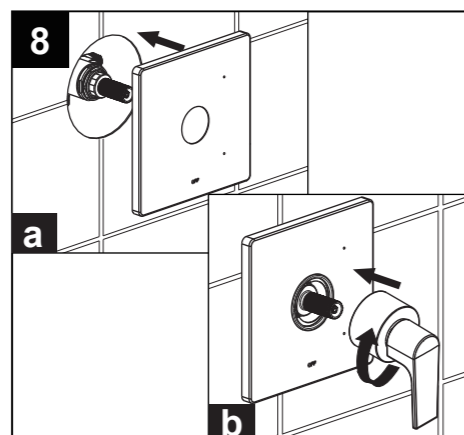

Carefully slide the escutcheon onto the valve and place handle assembly on valve and rotate clockwise to secure escutcheon.