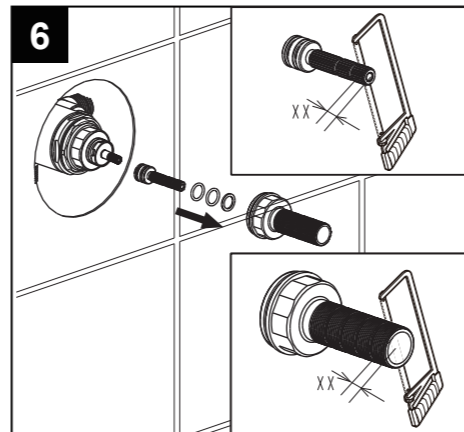

Remove the mud guard.

Carefully slide the escutcheon onto the valve.

Place handle assembly on valve and rotate clockwise to secure escutcheon.

If handle assembly will not secure escutcheon to the wall, measure and note the distance 'XX' (the distance between the bottom of the handle assembly and the escutcheon)

Unscrew the handle assembly anti-clockwise from valve and remove the escutcheon.

Cut stem and nipple the amount noted in step # 4. (Never cut the stem and nipple while still on the valve. This may damage the valve.)

Re-install the trimmed stem and nipple on the valve.

Carefully slide the escutcheon onto the valve and place handle assembly on valve and rotate clockwise to secure escutcheon.

Apply teflon tape to the shower arm and thread clockwise onto the nipple. Then slide the flange down.