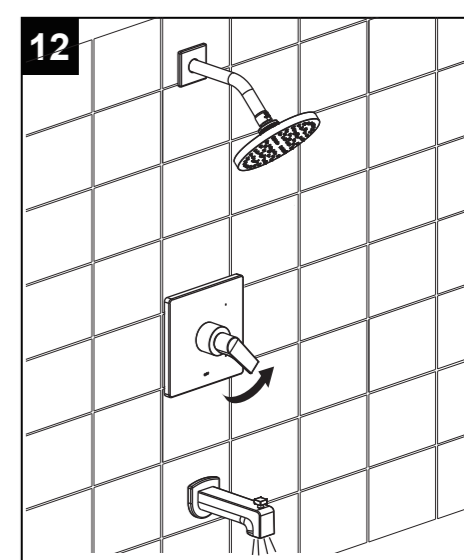

Unscrew the handle assembly anti-clockwise from valve and remove the escutcheon.

Cut stem and nipple the amount noted in step # 4. (Never cut the stem and nipple while still on the valve. This may damage the valve.)

Re-install the trimmed stem and nipple on the valve.

Carefully slide the escutcheon onto the valve and place handle assembly on valve and rotate clockwise to secure escutcheon.

Apply teflon tape to the shower arm and thread clockwise onto the nipple. Then slide the flange down.

Thread the shower head clockwise onto the shower arm.

Apply teflon tape to the tub spout nipple and thread the spout clockwise onto the tub spout nipple.

Turn on the handle and check the function of the tub spout.

Pull up on the lift knob of the tub spout. Check the diverter function.