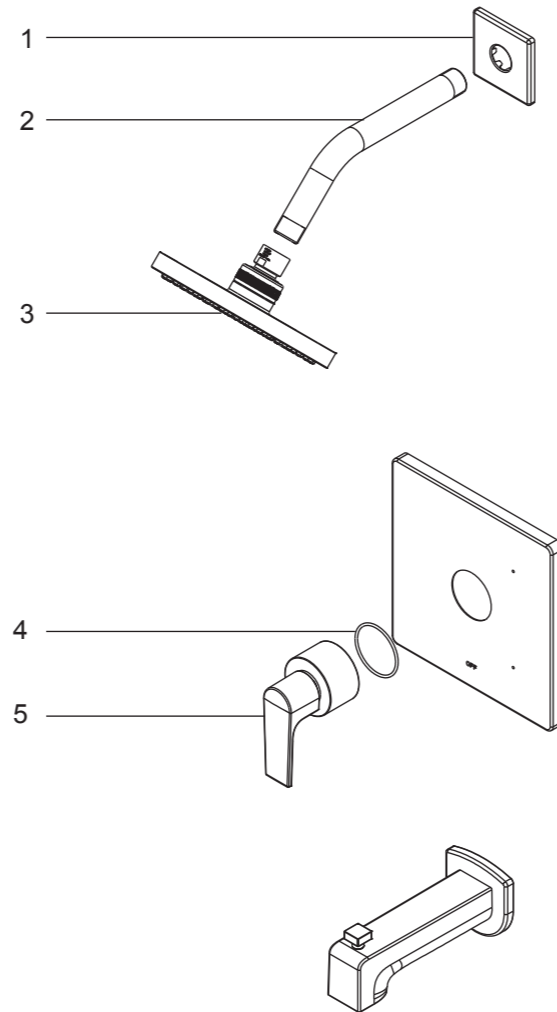

Replacement Parts / Pièces de rechange / Repuestos

UF79800
UF79803
UF79805
UF79807

NO.	Description	Part No.
1	Flange	5L0C1150CP/AP/HA/HBW0
2	Shower Arm	5P0027600CP/AP/HA/HBW0
3	Showerhead	5F0011600CP/AP/HA/HBW0A0
4	O-RING	5R0R0175PL
5	Handle Assembly	XXXXXXXXXX

Re-install the trimmed stem and nipple on the valve.

Carefully slide the escutcheon onto the valve and place handle assembly on valve and rotate clockwise to secure escutcheon.

Apply teflon tape to the shower arm and thread clockwise onto the nipple. Then slide the flange down.

Thread the shower head clockwise onto the shower arm.

Apply teflon tape to the tub spout nipple and thread the spout clockwise onto the tub spout nipple.

Turn on the handle and check the function of the tub spout.

Pull up on the lift knob of the tub spout. Check the diverter function.